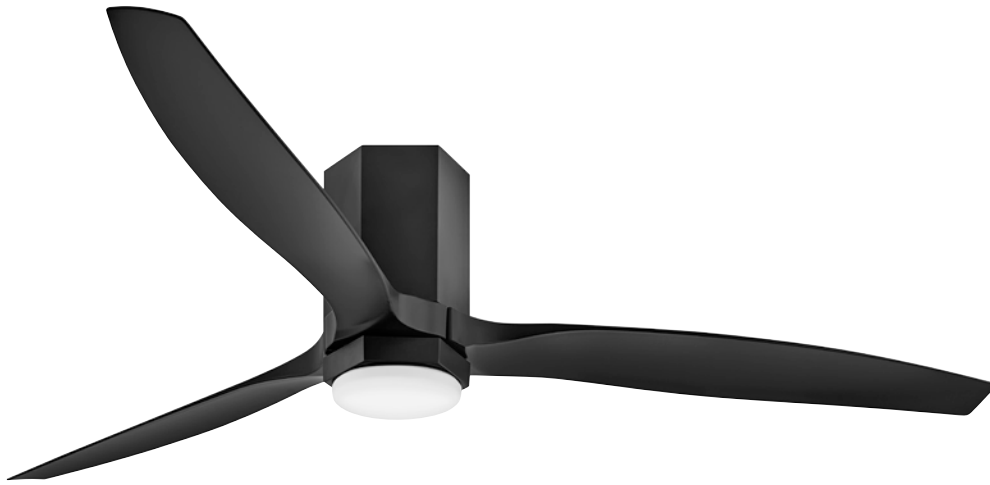

60" FACET™

For a profile that is unpretentious, yet unforgettable, view all sides of Facet. Featuring substantial elements and designer finishes, this family of ceiling fans adds a touch of glam along with breezy comfort. Facet is equipped with a 6-speed DC motor that is WiFi enabled and ready to connect right out of the box. Operated by the HIRO control or WiFi compatible with the Hinkley app. Damp-rated and ready for any indoor or outdoor application. For taller ceilings, a downrod kit is an accessory option for easy customization.

905860 FMB-LDD
MATTE BLACK WITH
MATTE BLACK BLADES