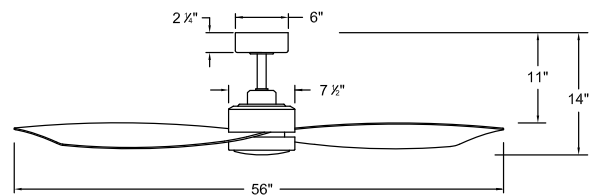

DESCRIPTION

905756 FMB-LWD - MATTE BLACK

905756 FMM-LWD - METALLIC MATTE BRONZE

905756 FMW-LWD - MATTE WHITE

BLADES:

- 3 Composite Blades Included
- 14° Blade Pitch
- 56" Blade Sweep

MOUNTING:

- 6" Downrod Included
- 56" Lead Wire
- 12.68 lbs. Hanging Weight
- Mounts to Sloped Ceilings
  - Up to 20° Pitch

Slope ceiling kit required for ceiling pitch greater than 20°, 992001 FXX, see hinkley.com.

LAMPING/GLASS:

- 16w LED Included
- 1320 Lumens | 90 CRI | 3000K
- Dimmable - Warm Dim
- Polycarbonate Lens

INCLUDED CONTROLS:

980014 FWH-R
6 Speed HIRO Reversing

Includes WiFi Enabled Control