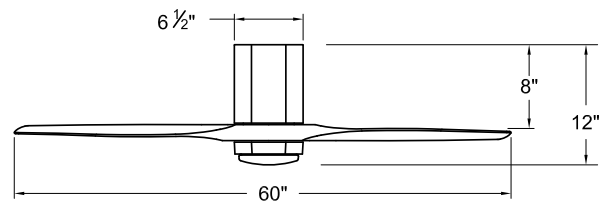

DESCRIPTION

905860 FMB-LDD - MATTE BLACK

905860 FMW-LDD - MATTE WHITE

BLADES:

- 3 Composite Blades Included
- 12° Blade Pitch
- 60" Blade Sweep

MOUNTING:

- 56" Lead Wire
- 13.89 lbs. Hanging Weight

LAMPING/GLASS:

- 16w LED Included
- 1320 Lumens | 90 CRI | 3000K
- Dimmable - Warm Dim
- Etched Opal Glass

INCLUDED CONTROLS:

980014 FWH-R
6 Speed HIRO Reversing

Includes WiFi Enabled Control