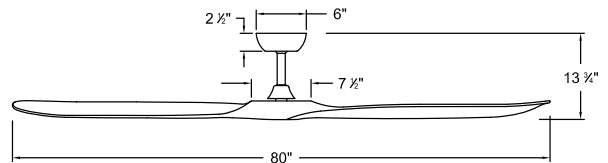

DESCRIPTION

903880 FGT-NDD - GRAPHITE

903880 FMB-NDD - MATTE BLACK

903880 FMW-NDD - MATTE WHITE

BLADES:

- 3 Wood Blades Included
- 14° Blade Pitch
- 80" Blade Sweep

MOUNTING:

- 6" Downrod Included
- 76" Lead Wire
- 17.42 lbs. Hanging Weight
- Mounts to Sloped Ceilings
  - Up to 20° Pitch

Slope ceiling kit required for ceiling pitch greater than 20°, 992001 FXX, see hinkley.com.

INCLUDED CONTROLS:

980014 FWH-R
6 Speed HIRO Reversing

Includes WiFi Enabled Control