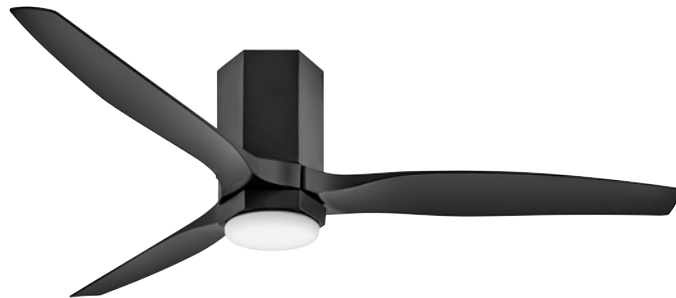

905852 FMW-LDD
MATTE BLACK WITH
MATTE BLACK BLADES

OPTIONAL ACCESSORIES:

MOUNTING:

- 4½" Downrod
- 6½" Dia. Canopy
- Mounts to Sloped Ceilings
  - Up to 20° Pitch

Slope ceiling kit required for ceiling pitch greater than 20°, 992001 FXX, see hinkley.com.

PERFORMANCE SPECIFICATIONS	STANDARD	
	HIGH SPEED	AVG SPEED
AIRFLOW (CFM)	5158	3302
ENERGY USE (WATTS)	17.8	15
AIRFLOW EFFICIENCY (CFM/W)	289	220
ENERGY COSTS (YEARLY)	$5.00	$4.00
AMPS	0.26	0.16
RPMS	170	108