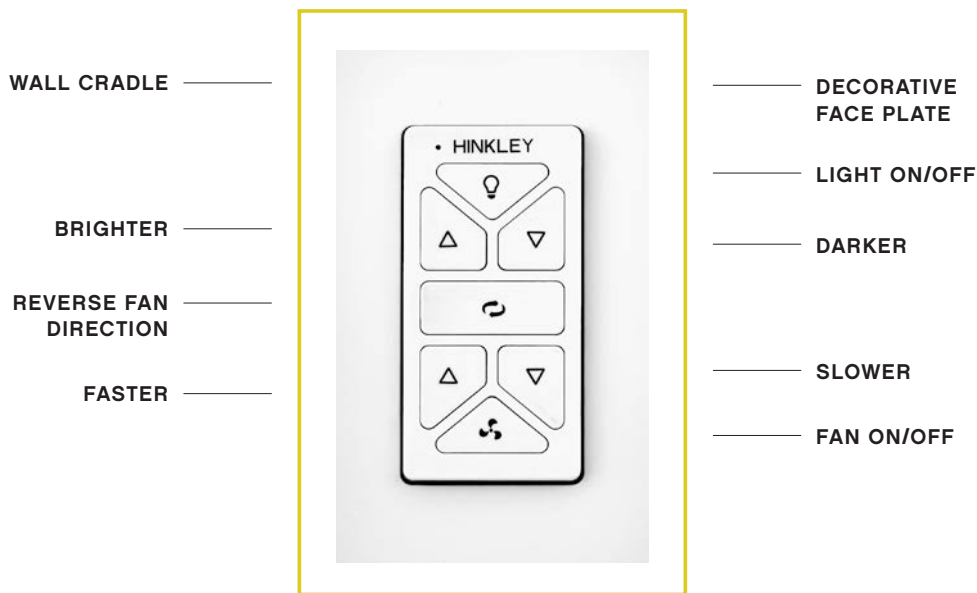

Say hello to...

HIRO

INNOVATIVE FAN REMOTE + WALL CONTROL SYSTEM

THE POWER OF HIRO

DESIGN

HIGHLY INTELLIGENT, ALL-IN-ONE, WIRELESS DESIGN.

AVAILABLE IN 3 COLORS (WHITE, LIGHT ALMOND + BLACK).

FLEXIBILITY

SECURES TO A FLAT WALL OR SWITCH BOX.
CAN BE MOUNTED WITHIN A DECORATIVE FACE PLATE OR USED WITH AN OPTIONAL HANDHELD SILICONE HOLDER.

FUNCTIONALITY

COMPATIBLE WITH NEW OR EXISTING HINKLEY FANS.

UP TO 3 CONTROLS CAN BE CONNECTED TO EACH FAN.

TECHNOLOGY

INTEGRATES WITH OTHER SMART HOME DEVICES.

USES WIFI AND RF COMMUNICATION FOR SEAMLESS OPERATION.