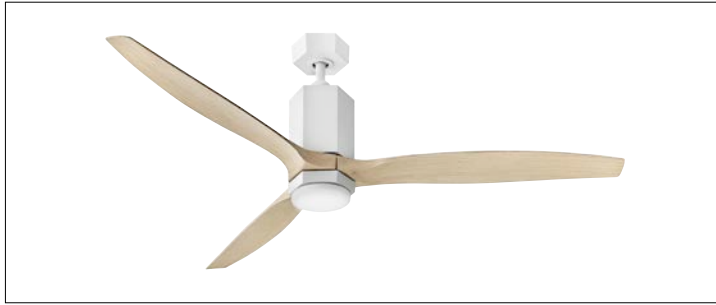

LAMPING/GLASS:

- 16w LED Included
- 1320 Lumens | 90 CRI | 3000K
- Dimmable - Warm Dim
- Etched Opal Glass

INCLUDED CONTROLS:

980014 FWH-R
6 Speed HIRO Reversing

 Includes WiFi Enabled Control

Facet can be mounted with an optional downrod kit. This easy customization makes it a great choice for taller ceiling heights. This will result in an overall fan height of 18½" and a ceiling to blade height of 14¼".