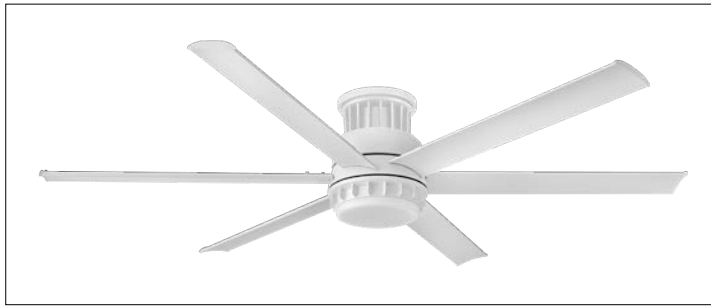

INCLUDED CONTROLS:

980014 FWH-R
6 Speed HIRO Reversing

 Includes WiFi Enabled Control

Draftsman can be mounted directly to the ceiling with an optional flush mount kit. This easy customization makes it a great choice for lower ceiling heights.