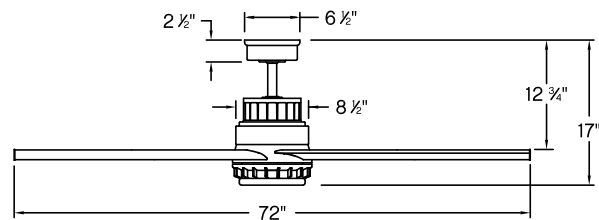

DESCRIPTION

905372 FMB-LWD - MATTE BLACK

905372 FMW-LWD - MATTE WHITE

BLADES:

- 6 Aluminum Blades Included
- 12° Blade Pitch
- 72" Blade Sweep

MOUNTING:

- 6" Downrod Included
- 76" Lead Wire
- 28 lbs. Hanging Weight
- Mounts to Sloped Ceilings
  - Up to 20° Pitch

Slope ceiling kit required for ceiling pitch greater than 20°, 992001 FXX, see page hinkley.com.

LAMPING/GLASS:

- 16w LED Included
- 1320 Lumens | 90 CRI | 3000K
- Dimmable - Warm Dim
- White Frosted Glass

INCLUDED CONTROLS:

980014 FWH-R
6 Speed HIRO Reversing

Includes WiFi Enabled Control