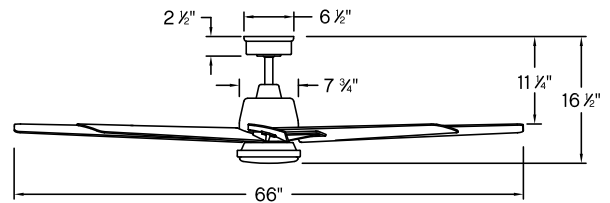

DESCRIPTION

904566 FBN-LWD - BRUSHED NICKEL

904566 FMB-LWD - MATTE BLACK

904566 FMM-LWD - METALLIC MATTE BRONZE

904566 FMW-LWD - MATTE WHITE

BLADES:

- 8 Composite Blades Included
- 14° Blade Pitch
- 66" Blade Sweep

MOUNTING:

- 6" Downrod Included
- 76" Lead Wire
- 26 lbs. Hanging Weight
- Mounts to Sloped Ceilings
  - Up to 20° Pitch

Slope ceiling kit required for ceiling pitch greater than 20°, 992001 FXX, see hinkley.com.

LAMPING/GLASS:

- 16w LED Included
- 1320 Lumens | 90 CRI | 3000K
- Dimmable - Warm Dim
- White Frosted Glass

INCLUDED CONTROLS:

980014 FWH-R
6 Speed HIRO Reversing

Includes WiFi Enabled Control