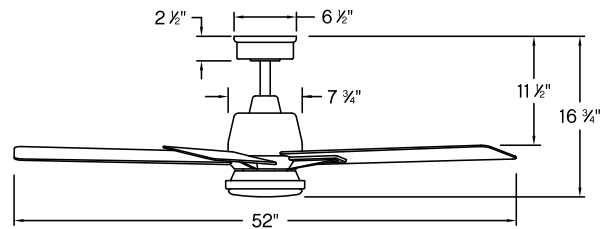

DESCRIPTION

905152 FBN-LWD - BRUSHED NICKEL

905152 FMB-LWD - MATTE BLACK

905152 FMM-LWD - METALLIC MATTE BRONZE

905152 FMW-LWD - MATTE WHITE

BLADES:

- 5 Composite Blades Included
- 14° Blade Pitch
- 52" Blade Sweep

MOUNTING:

- 6" Downrod Included
- 76" Lead Wire
- 17.33 lbs. Hanging Weight
- Mounts to Sloped Ceilings
  - Up to 20° Pitch

Slope ceiling kit required for ceiling pitch greater than 20°, 992001 FXX, see hinkley.com.

LAMPING/GLASS:

- 16w LED Included
- 1320 Lumens | 90 CRI | 3000K
- Dimmable - Warm Dim
- White Frosted Glass

INCLUDED CONTROLS:

980014 FWH-R
6 Speed HIRO Reversing

Includes WiFi Enabled Control