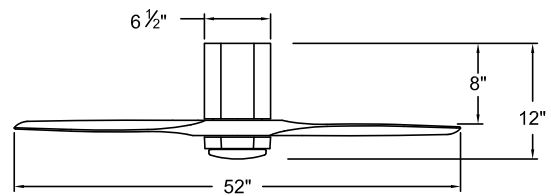

DESCRIPTION

905852 FHB-LDD - HERITAGE BRASS

905852 FMB-LDD - MATTE BLACK

905852 FMW-LDD - MATTE WHITE

BLADES:

- 3 Composite Blades Included
- 12° Blade Pitch
- 52" Blade Sweep

MOUNTING:

- 56" Lead Wire
- 13.12 lbs. Hanging Weight

LAMPING/GLASS:

- 16w LED Included
- 1320 Lumens | 90 CRI | 3000K
- Dimmable - Warm Dim
- Etched Opal Glass

INCLUDED CONTROLS:

980014 FWH-R
6 Speed HIRO Reversing

Includes WiFi Enabled Control