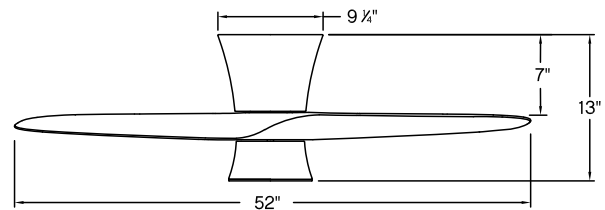

DESCRIPTION

905452 FMB-LDD - MATTE BLACK WITH HERITAGE BRASS ACCENTS

905452 FMW-LDD - MATTE WHITE WITH HERITAGE BRASS ACCENTS

BLADES:

- 3 Composite Blades Included
- 16° Blade Pitch
- 52" Blade Sweep

MOUNTING:

- 12" Lead Wire
- 14.77 lbs. Hanging Weight

LAMPING/GLASS:

- 16w LED Included
- 1320 Lumens | 90 CRI | 3000K
- Dimmable - Warm Dim
- White Polycarbonate Lens

INCLUDED CONTROLS:

980014 FWH-R
6 Speed HIRO Reversing

Includes WiFi Enabled Control