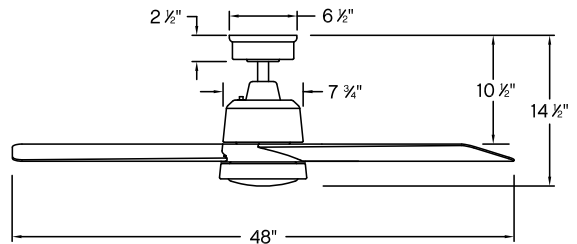

DESCRIPTION

905248 FHB-LWA - HERITAGE BRASS

905248 FMB-LWA - MATTE BLACK

905248 FMW-LWA - MATTE WHITE

BLADES:

- 3 Composite Blades Included
- 12° Blade Pitch
- 48" Blade Sweep

MOUNTING:

- 4½" Downrod Included
- 76" Lead Wire
- 16.91 lbs. Hanging Weight
- Mounts to Sloped Ceilings
  - Up to 20° Pitch

Slope ceiling kit required for ceiling pitch greater than 20°, 992001 FXX, see hinkley.com.

LAMPING/GLASS:

- 16w LED Included
- 1320 Lumens | 90 CRI | 3000K
- Dimmable - Warm Dim
- White Frosted Glass

INCLUDED CONTROLS:

1. **980014 FWH**
   3 Speed HIRO Non Reversing
2. Manual Reverse