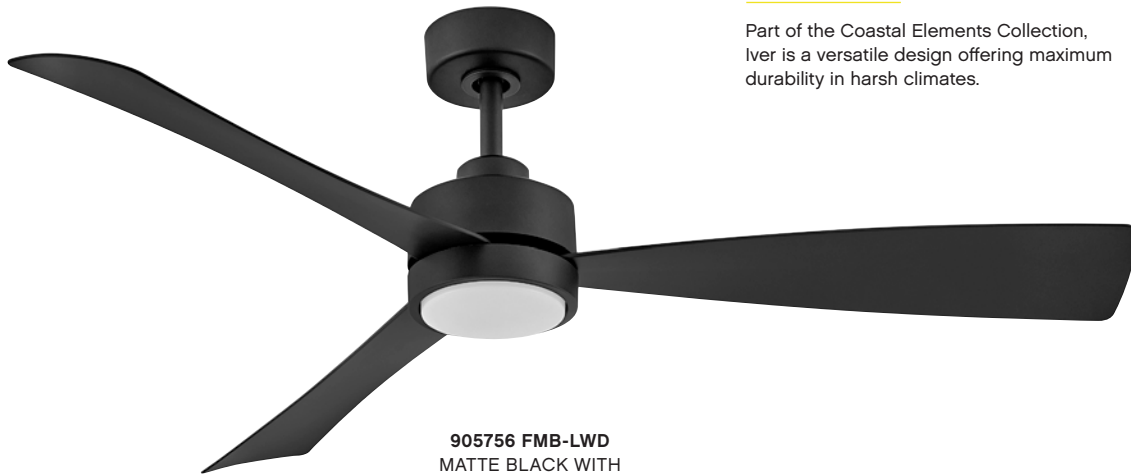

56" IVER™

Add sleek functionality to your space with Iver, a modern, Scandinavian beauty. The slightly curved, tapered blades focus on simple, clean lines while the warm dim LED light provides a functional glow. Wet-rated and part of the Coastal Elements Collection, this family of fans features composite materials that are coated with an anti-fading finish for maximum durability inside or out. Iver is equipped with a 6-speed DC motor that is WiFi enabled and ready to connect right out of the box. Operated by the HIRO control or WiFi compatible with the Hinkley app. For lower ceilings, a flush mount kit is an accessory option for easy customization.

DESIGN NOTE

Part of the Coastal Elements Collection, Iver is a versatile design offering maximum durability in harsh climates.

905756 FMB-LWD
MATTE BLACK WITH
MATTE BLACK BLADES