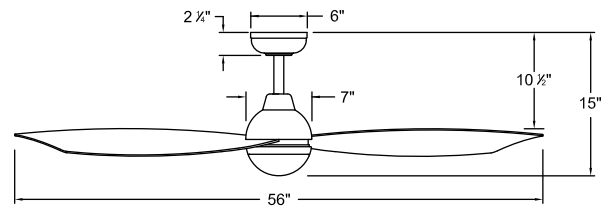

DESCRIPTION

905656 FHB-LDD - HERITAGE BRASS

905656 FMB-LDD - MATTE BLACK

905656 FMW-LDD - MATTE WHITE

BLADES:

- 3 Composite Blades Included
- 16° Blade Pitch
- 56" Blade Sweep

MOUNTING:

- 6" Downrod Included
- 56" Lead Wire
- 11.68 lbs. Hanging Weight
- Mounts to Sloped Ceilings
  - Up to 20° Pitch

Slope ceiling kit required for ceiling pitch greater than 20°, 992001 FXX, see hinkley.com.

LAMPING/GLASS:

- 16w LED Included
- 1320 Lumens | 90 CRI | 3000K
- Dimmable - Warm Dim
- Etched Opal Glass

INCLUDED CONTROLS:

980014 FWH-R
6 Speed HIRO Reversing

- Includes WiFi Enabled Control