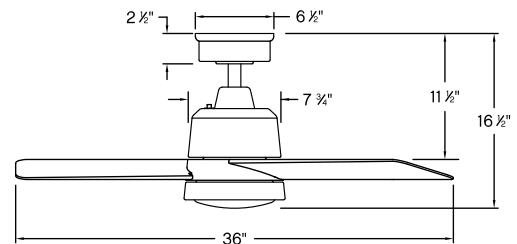

DESCRIPTION

905236 FHB-LWA - HERITAGE BRASS

905236 FMB-LWA - MATTE BLACK

905236 FMW-LWA - MATTE WHITE

BLADES:

- 3 Composite Blades Included
- 12° Blade Pitch
- 36" Blade Sweep

MOUNTING:

- 4½" Downrod Included
- 76" Lead Wire
- 15.21 lbs. Hanging Weight
- Mounts to Sloped Ceilings
  - Up to 20° Pitch

Slope ceiling kit required for ceiling pitch greater than 20°, 992001 FXX, see hinkley.com.

LAMPING/GLASS:

- 16w LED Included
- 1320 Lumens | 90 CRI | 3000K
- Dimmable - Warm Dim
- White Frosted Glass

INCLUDED CONTROLS:

1. **980014 FWH**
   3 Speed HIRO Non Reversing
2. Manual Reverse