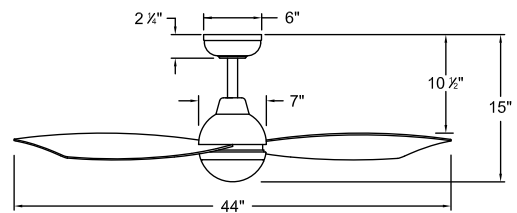

DESCRIPTION

905644 FHB-LDD - HERITAGE BRASS

905644 FMB-LDD - MATTE BLACK

905644 FMW-LDD - MATTE WHITE

BLADES:

- 3 Composite Blades Included
- 16° Blade Pitch
- 44" Blade Sweep

MOUNTING:

- 6" Downrod Included
- 56" Lead Wire
- 10.58 lbs. Hanging Weight
- Mounts to Sloped Ceilings
  - Up to 20° Pitch

Slope ceiling kit required for ceiling pitch greater than 20°, 992001 FXX, see hinkley.com.

LAMPING/GLASS:

- 16w LED Included
- 1320 Lumens | 90 CRI | 3000K
- Dimmable - Warm Dim
- Etched Opal Glass

INCLUDED CONTROLS:

980014 FWH-R
6 Speed HIRO Reversing

Includes WiFi Enabled Control