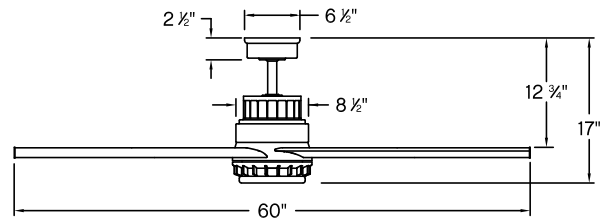

DESCRIPTION

905360 FMB-LWD - MATTE BLACK

905360 FMW-LWD - MATTE WHITE

BLADES:

- 6 Aluminum Blades Included
- 12° Blade Pitch
- 60" Blade Sweep

MOUNTING:

- 6" Downrod Included
- 76" Lead Wire
- 26 lbs. Hanging Weight
- Mounts to Sloped Ceilings
  - Up to 20° Pitch

Slope ceiling kit required for ceiling pitch greater than 20°, 992001 FXX, see page hinkley.com.

LAMPING/GLASS:

- 16w LED Included
- 1320 Lumens | 90 CRI | 3000K
- Dimmable - Warm Dim
- White Frosted Glass

INCLUDED CONTROLS:

980014 FWH-R
6 Speed HIRO Reversing

Includes WiFi Enabled Control