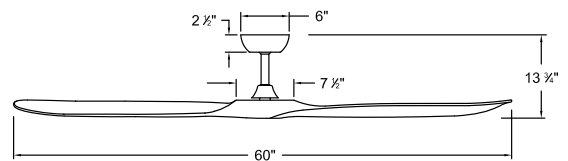

DESCRIPTION

903860 FGT-NDD - GRAPHITE

903860 FMB-NDD - MATTE BLACK

903860 FMW-NDD - MATTE WHITE

BLADES:

- 3 Wood Blades Included
- 14° Blade Pitch
- 60" Blade Sweep

MOUNTING:

- 6" Downrod Included
- 76" Lead Wire
- 16.1 lbs. Hanging Weight
- Mounts to Sloped Ceilings
  - Up to 20° Pitch

Slope ceiling kit required for ceiling pitch greater than 20°, 992001 FXX, see hinkley.com.

INCLUDED CONTROLS:

980014 FWH-R
6 Speed HIRO Reversing

Includes WiFi Enabled Control